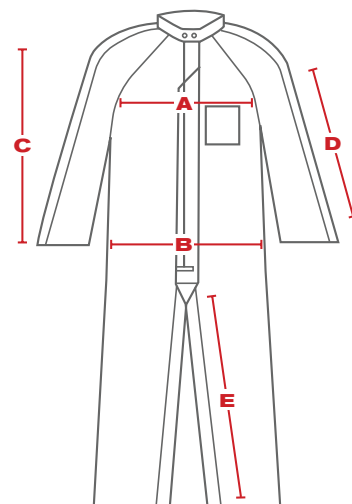

TECHNICAL DATA

| | | | | |
|--|--|----------------------|----------------------|----------------------|
| MATERIAL | 99% Cotton 1% Carton | | | |
| COLOR | ■ Royal Blue | | | |
| SIZES | S-3XL | | | |
| PACKAGING | 5 PACK (sizes S-XL) 2XL and 3XL sold as EACH | | | |
| COO | China | | | |
| | | 1X | 5X | 10X |
| SURFACE RESISTIVITY (OHMS/UNIT ²) | AATCC 76 | 2.40x10 ⁷ | 1.70x10 ⁷ | 4.14x10 ⁸ |
| STATIC DECAY (5000 TO 500 VOLTS, SEC) | FTMS 4046-101C | <0.01 | <0.01 | <0.01 |
| AIR POROSITY (FT ³ /MINUTES/FT ²) | ASTM D737 | 16.8 | 17.5 | 20.15 |
| WATER VAPOR TRANSMISSION (G/M ² /24H) | ASTM E96 (D) | 1363 | 1520 | 1380 |

DIMENSIONS (in/cm)

| | S | M | L | XL | 2XL | 3XL |
|----------|-----------|-----------|-----------|------------|-----------|-----------|
| A | 17.3 / 44 | 18.8 / 48 | 20.4 / 52 | 22.04 / 56 | 23.6 / 60 | 25.1 / 64 |
| B | 14.9 / 38 | 16.5 / 42 | 18.1 / 46 | 19.6 / 50 | 21.2 / 54 | 22.8 / 58 |
| C | 26.3 / 67 | 27.5 / 70 | 28.7 / 73 | 29.9 / 76 | 31.1 / 79 | 32.2 / 82 |
| D | 13.3 / 34 | 13.7 / 35 | 14.1 / 36 | 14.5 / 37 | 14.9 / 38 | 15.3 / 39 |
| E | 11.8 / 30 | 11.8 / 30 | 11.8 / 30 | 11.8 / 30 | 11.8 / 30 | 11.8 / 30 |